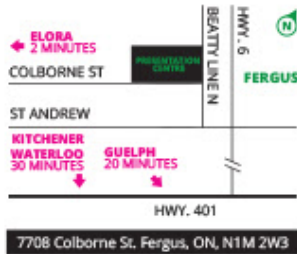

MYSTORYBROOK.CA

519.787.2744
7708 Colborne St. Fergus, ON, N1M 2W3