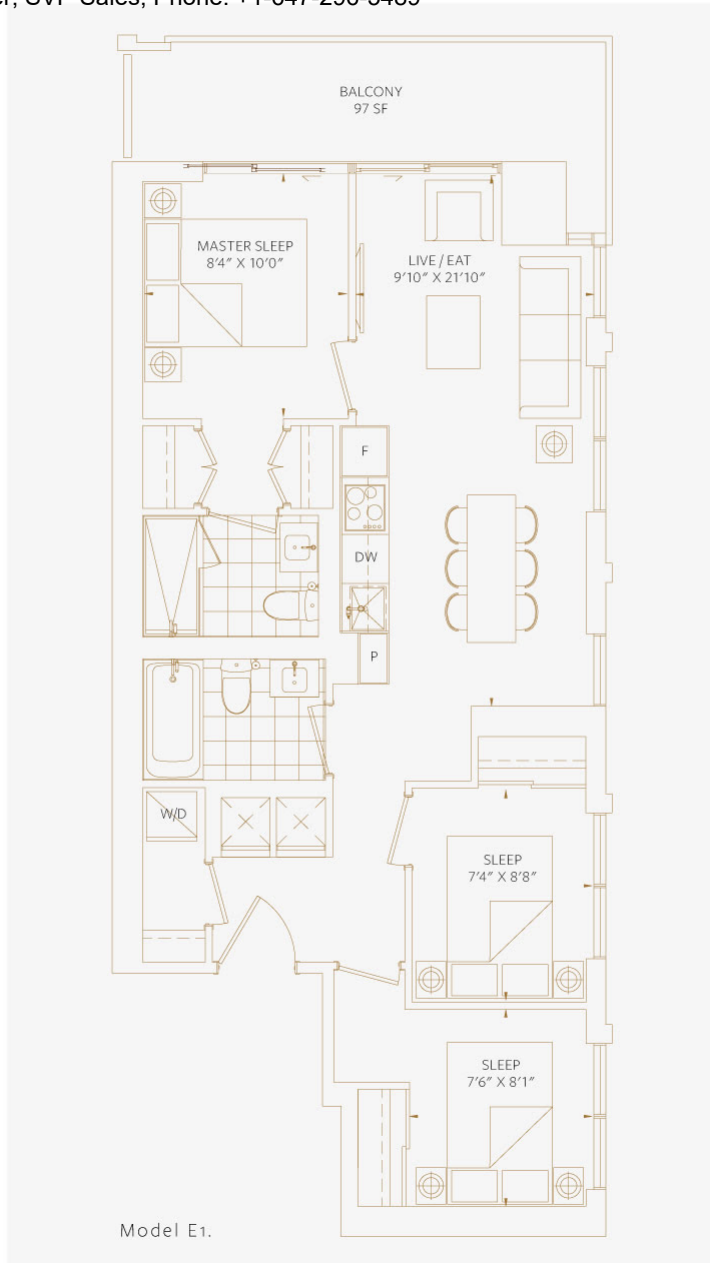

Frank Farhangi <ffarhangi@sothebysrealty.ca>

88 Queen | 3 Bedroom Featured Floor Plan | 5% Commission on 2 and 3 Bedroom Suites | Only Steps from Downtown!

1 message

88 Queen <info@88queen.com>
Reply-To: info@88queen.com
To: ffarhangi@sothebysrealty.ca

Thu, Mar 24, 2022 at 3:03 PM

YET ANOTHER STELLAR SUITE.

WHITE
PAPER:
17

- SPACIOUS 3 BED CORNER SUITE
- LARGE BALCONY
- SPECTACULAR LAKE VIEWS
- DOWNTOWN LOCATION
- 5% COMMISSION ON 3 BED + 2 BED SUITES

Frank Farhangi, Broker, SVP Sales, Sotheby's International Realty Canada, ffarhangi@sothebysrealty.ca , +1-647-296-5489

A bright and open 3-bedroom with a large balcony in the heart of downtown. It's possible only at 88 Queen. The star attraction here is the expansive outdoor space. Personal retreats in the sky, overlooking the bright lights of the city and views of the lake. This is undoubtedly one of the most attractive suites in the city.